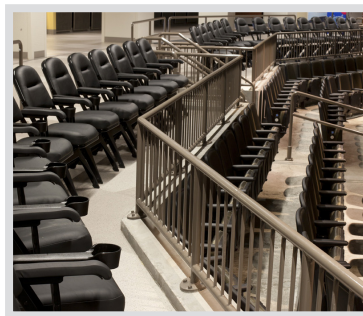

Custom Options

Add your unique style to the Premium Series with options like leg covers, slip covers, custom logos, permanent or detachable arms, wood grain or solid channel trim, custom upholsterys, cup holders, and any other Clarin by Hussey Seating options and accessories.