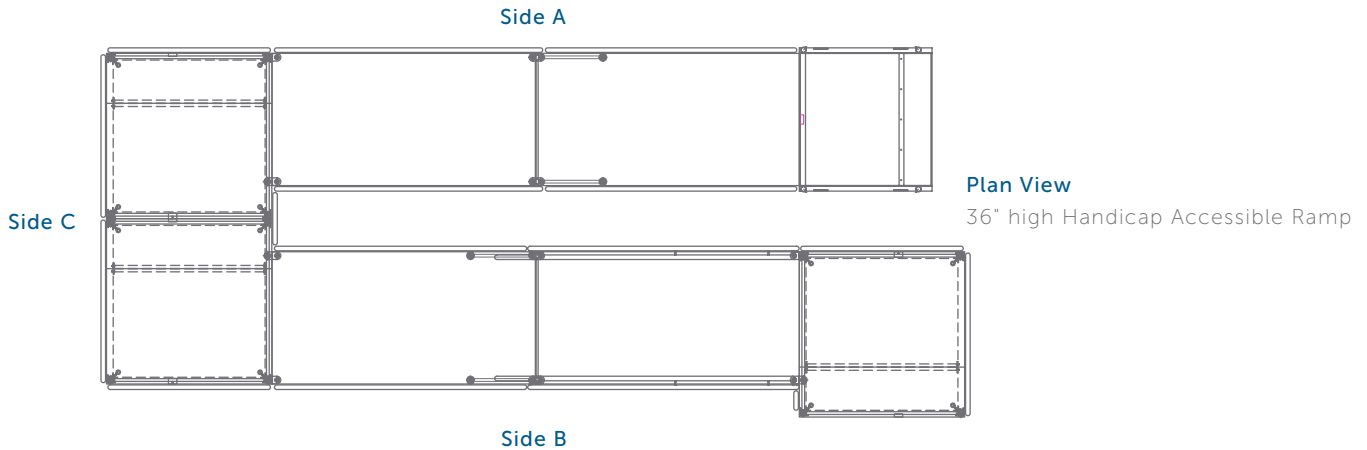

HANDICAP ACCESSIBLE RAMPS

Many venues and events require handicap accessible spaces, which is why Staging Concepts offers portable handicap accessible ramps to match up to its portable platforms. These ramps are available to match your stage height, whether it is fixed or adjustable. Additionally, Staging Concepts' handicap accessible ramps can be custom designed to meet the needs of the space. To make ramps compliant with ADA standards, Staging Concepts recommends and provides quadriple, slip resistant surface along with a continuous handrail.

**The following are example layouts for a 36" high Handicap Accessible Ramp matching up to a 36" high stage.*

Side A
Elevation View
36" high Handicap Accessible Ramp

Side B
Elevation View
36" high Handicap Accessible Ramp

Side C
Elevation View
36" high Handicap Accessible Ramp

56" high Handicap Accessible Ramp for 56" high stage (actual photo)