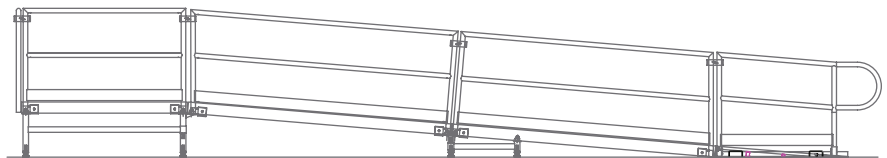

HANDICAP ACCESSIBLE RAMPS

Many venues and events require handicap accessible spaces, which is why Staging Concepts offers portable handicap accessible ramps to match up to its portable platforms. These ramps are available to match your stage height, whether it is fixed or adjustable. Additionally, Staging Concepts' handicap accessible ramps can be custom designed to meet the needs of the space. To make ramps compliant with ADA standards, Staging Concepts recommends and provides quadriple, slip resistant surface along with a continuous handrail.

**The following are example layouts for a 36" high Handicap Accessible Ramp matching up to a 36" high stage.*

Side A
Elevation View
36" high Handicap Accessible Ramp

Side B
Elevation View
36" high Handicap Accessible Ramp

Side C
Elevation View
36" high Handicap Accessible Ramp

56" high Handicap Accessible Ramp for 56" high stage (actual photo)