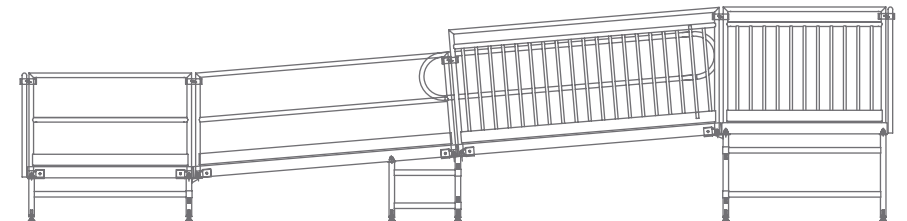

HANDICAP ACCESSIBLE RAMPS

Many venues and events require handicap accessible spaces, which is why Staging Concepts offers portable handicap accessible ramps to match up to its portable platforms. These ramps are available to match your stage height, whether it is fixed or adjustable. Additionally, Staging Concepts' handicap accessible ramps can be custom designed to meet the needs of the space. To make ramps compliant with ADA standards, Staging Concepts recommends and provides quadriple, slip resistant surface along with a continuous handrail.

**The following are example layouts for a 36" high Handicap Accessible Ramp matching up to a 36" high stage.*

Side A
Elevation View
36" high Handicap Accessible Ramp

Side B
Elevation View
36" high Handicap Accessible Ramp

Side C
Elevation View
36" high Handicap Accessible Ramp

56" high Handicap Accessible Ramp for 56" high stage (actual photo)