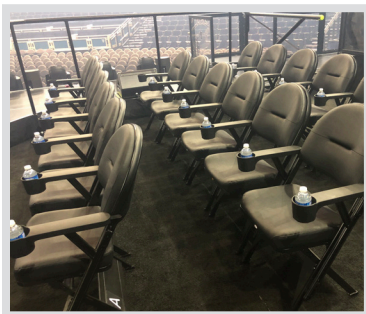

Custom Options

Add your unique style to the Premium Series with options like leg covers, slip covers, custom logos, permanent or detachable arms, wood grain or solid channel trim, custom upholsteries, cup holders, and other options.